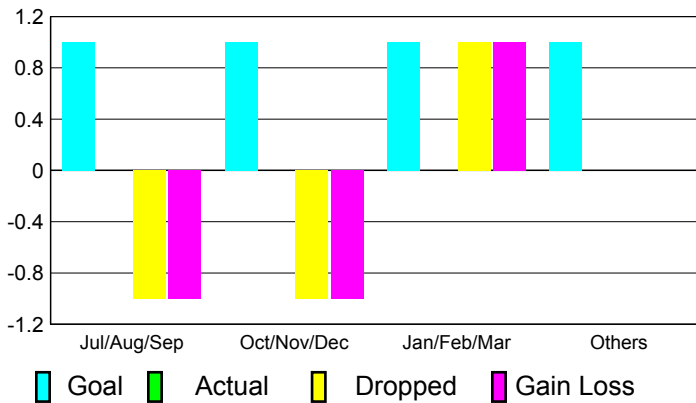

2010-2011 GMT Reports for District (or Undistricted) **District 2 X2**

GMT: **JOHN 'JACK' R FERGUSON** Location: **TEXAS**

GMT CA: **1**

CLUBS

Club Results
2010-2011

Clubs
2009-2010

Month	New Club Goal	Actual New Clubs	Actual Dropped Clubs	Gain/Loss of Clubs	Gain/Loss of Clubs
Jul/Aug/Sep	1	0	-1	-1	0
Oct/Nov/Dec	1	0	-1	-1	0
Jan/Feb/Mar	1	0	1	1	0
Apr/May/Jun	1	0	0	0	0
Totals	4	0	-1	-1	0

Club Results 2010-2011

Goal, New, Dropped, Gain/Loss

Comparison of Club Gain/Loss

Current Year Compared to the Previous Year

YTD Status Quo Clubs 2010-2011

Status Quo Clubs Compared to Status Quo Members

MEMBERSHIP

Membership Results
2010-2011

Membership
2009-2010

Month	Net Memb Goal	Actual New Memb	Actual Dropped Memb	Gain/Loss of Memb	Gain/Loss of Memb
Jul/Aug/Sep	40	29	-38	-9	-3
Oct/Nov/Dec	40	19	-110	-91	-8
Jan/Feb/Mar	40	96	-46	50	-9
Apr/May/Jun	40	29	-34	-5	-19
Totals	160	173	-228	-55	-39