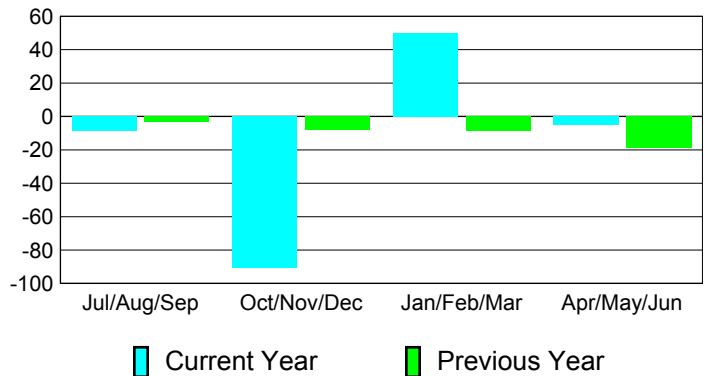

Membership Results
2010-2011

Membership
2009-2010

Month	Net Memb Goal	Actual New Memb	Actual Dropped Memb	Gain/Loss of Memb	Gain/Loss of Memb
Jul/Aug/Sep	40	29	-38	-9	-3
Oct/Nov/Dec	40	19	-110	-91	-8
Jan/Feb/Mar	40	96	-46	50	-9
Apr/May/Jun	40	29	-34	-5	-19
Totals	160	173	-228	-55	-39

Membership Results 2010-2011

Goal, New, Dropped, Gain/Loss

Comparison of Membership Gain/Loss

Current Year Compared to the Previous Year

Gender Comparison 2010-2011

Jul/Aug/Sep

Oct/Nov/Dec

Jan/Feb/Mar